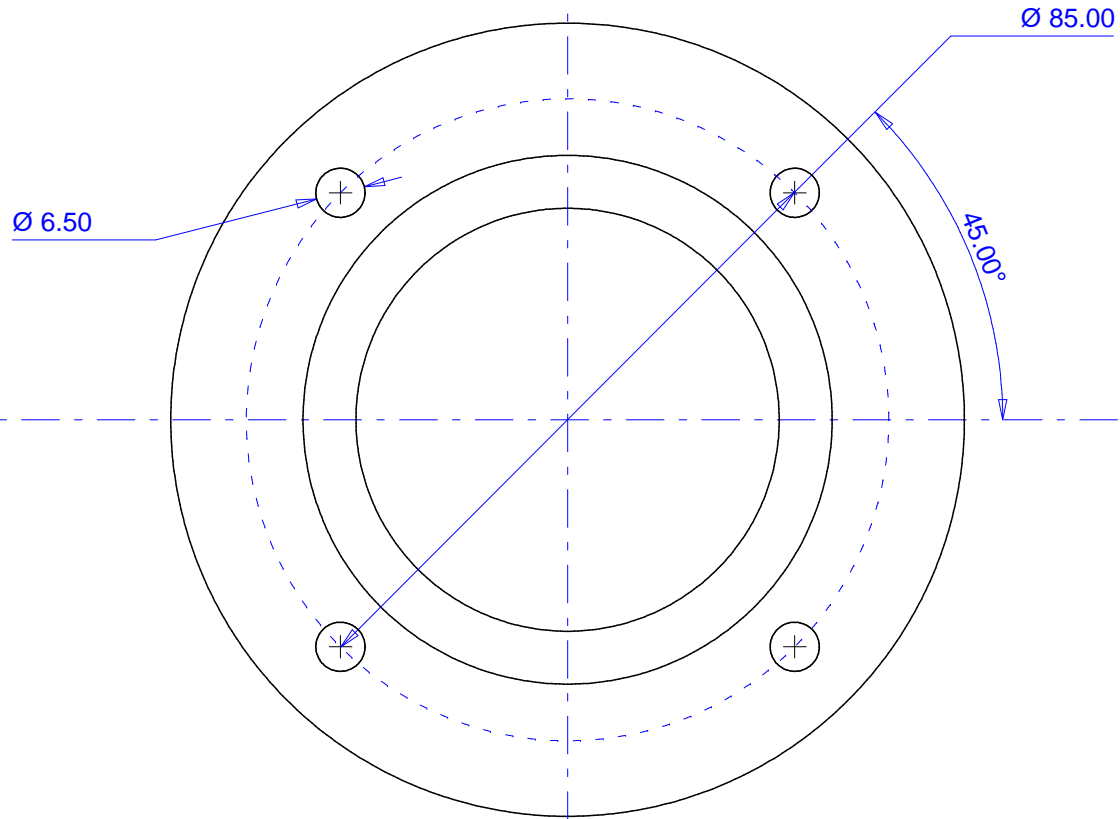

# Motorflanschring BF20

## Motorflanschring BF20

Part number

BF20-12

Company

pth

Drawn by

Peter Thomi

Date