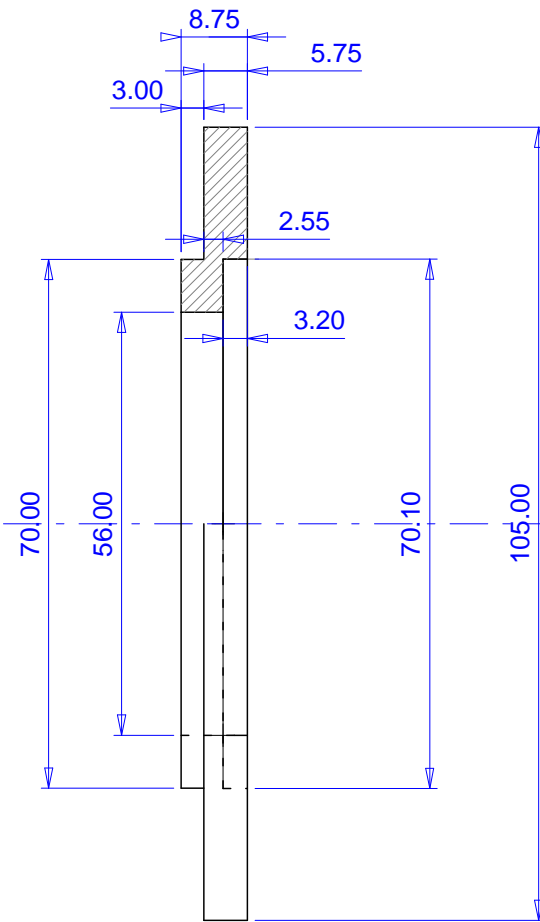

# Motorflanschring BF20

## Motorflanschring BF20

Part number

BF20-12

Company

pth

Drawn by

Peter Thomi

Date